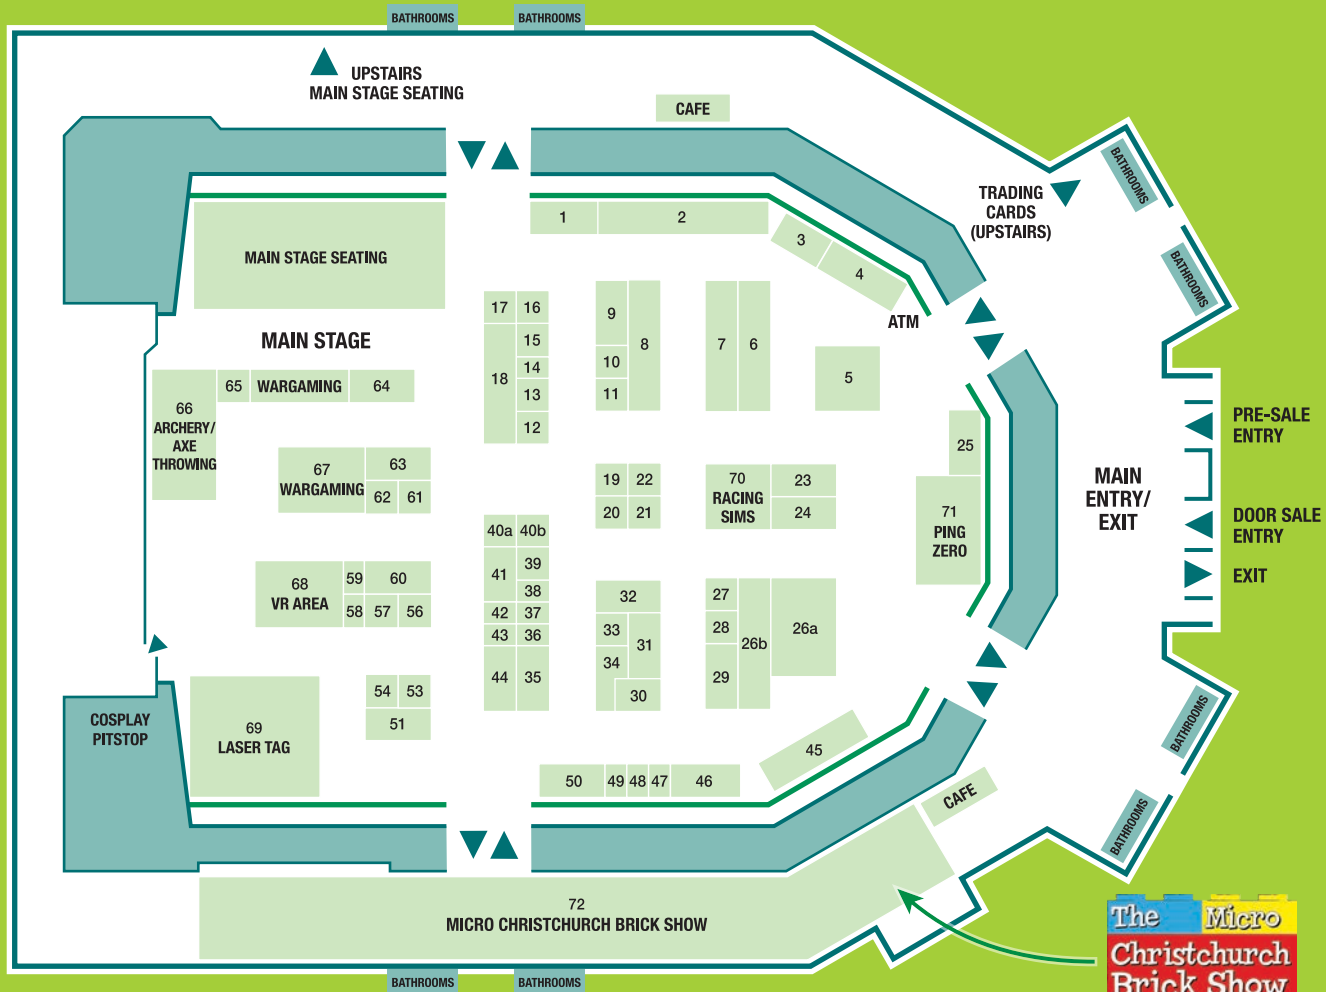

1 NZ Comics	36 Geek Boutique
2 Powerslave	37 Yhodesign
3 Madman Entertainment	38 Personal Colour and Makeup
4 ATM	39 Pop Guardian NZ
5 Pop Central	40a Kettle Korn
6 Hobby Zone	40b Comics Compulsion
7 Kiss Anime	41 The Doyleston Shed
8 Kiss Anime	42 Traditional Candy Floss
9 Smart Toys	43 Creatures of Chaos
10 Toi Whakaari	44 Cobalt Heights
11 Treasure Trip	45 PosterWorx
12 Russell Meek Author	46 Toyco
13 Green Party	47 Jack Gohan Design
14 The Monstermailman	48 ANK Entertainment
15 SIT	49 Usha Henna Tattoos
16 Sweet	50 Hi Iq Liquor
17 Whitecliffe	51 Cosplay Photo Wall
18 Pop Stop	53 Arcadia Retro Arcade
19 The Gamestore @Megazone	54 Doterra Essential Oils
20 Jolly Octopus Tattoo	56 Sistaco Powder Not Polish
21 Limitless	57 TBC
22 Limitless	58 Sumu Arts
23 Cosplay 101	59 ZR Klub Timaru
24 Lily's Collection	60 Absolution
25 Verboom Tees	61 Exotic Candy Straps
26a Gadget Mania	62 NZ Game Developers
26b Hobby Zone Mega	63 Card Merchant
27 Earthly Treasures	64 Lily's Collection
28 Alvis Underground	65 Tectonic Workshop
Vintage Toys and Collectibles	66 NZ Stage Combat School
29 Yoobee Colleges	Axe Throwing / Archery
30 Wargenics	67 Christchurch Wargaming Club
31 501st Legion	68 Virtual Reality Rental
32 UC Product Design	69 Laser Tag
33 Imagination Station	70 Racing Sims
34 BRM Comics	71 Ping Zero
35 Vagabond Games	72 Micro Christchurch Brick Show