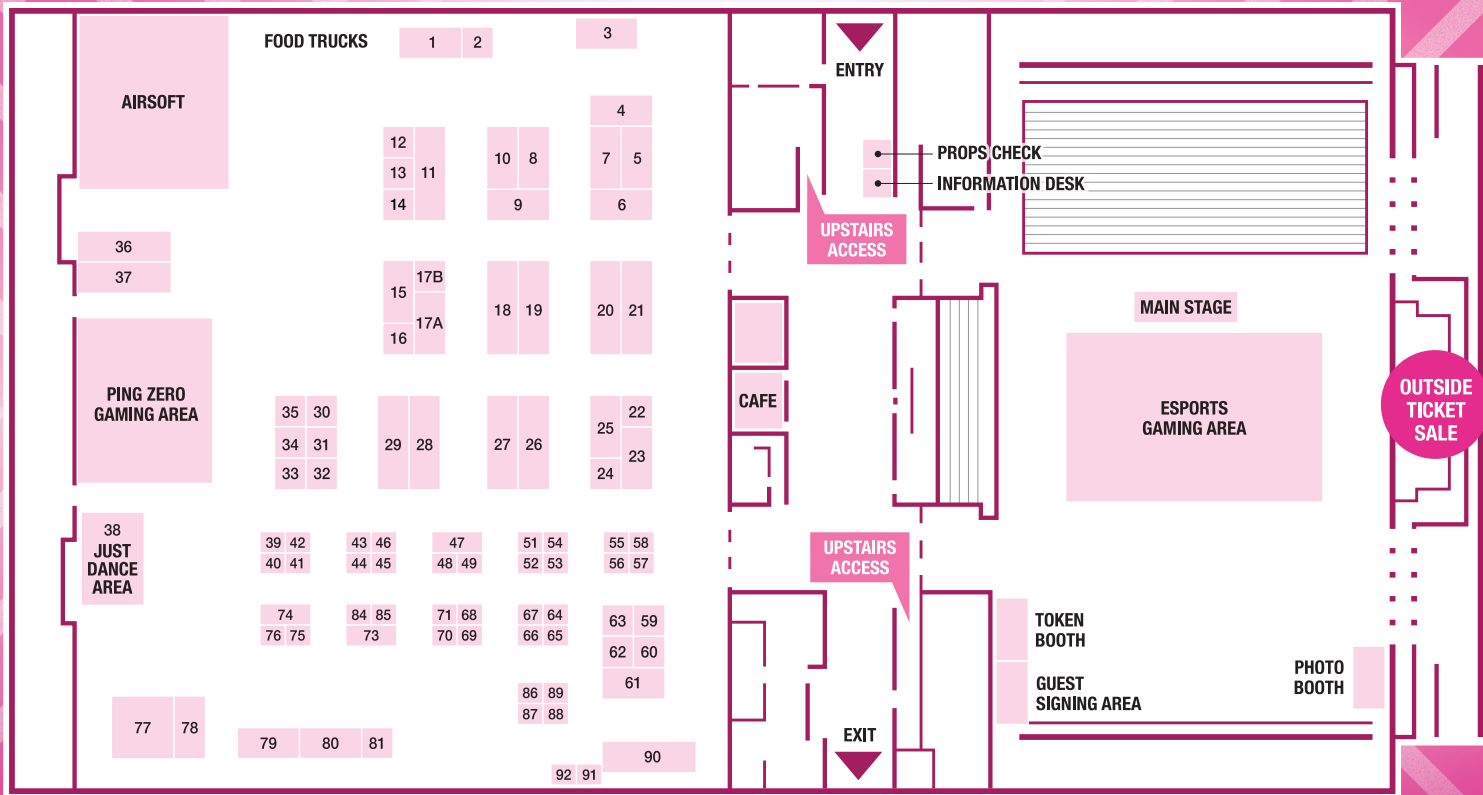

STAGE COMBAT SCHOOL  
ARCHERY BATTLE

- 1 501st Legion
- 2-4 tshirtsale.co.nz
- 5 Beadnd Games
- 6 Hobby Zone
- 7 Lily's Collection
- 8 Hi Iq Liquor
- 9 Hobby Zone
- 10 The Boring Shop
- 11 Card Merchant
- 12 Candy Rush
- 13 ARA Scents
- 14 Arkham City Comics
- 15 Laughing Clowns
- 16 Cobalt Heights
- 17A Alexa & Kara
- 17B Embrace Design
- 18 Kiss Anime
- 19-21 Hobby Zone
- 22 Kawaii Corner
- 23 Smart Toys
- 24 Goblin Games NZ Limited
- 25 King of Swords
- 26 Hobby Zone
- 27-28 Kiss Anime
- 29 One X Trading LTD
- 30 Verboom
- 31 Go! Anime
- 32 Rekkies Oracle
- 33 Treasure Trip
- 34 Symbiote Collectibles
- 35 Kyber Forge Sabers
- 36 Poster Worx
- 37
- 38 Just Dance
- 39 Drawing A Crowd
- 40 Ezy Nails
- 41 Hoqey
- 42 Mochiiknight & Reddraws
- 43 Ouroridae
- 44 Crafterzan
- 45 Creatures of Chaos
- 46 Holloway Hills
- 47 Bespoke Boutique NZ
- 48 Magic Book & Soap Shop
- 49 Mousse Mouse
- 51 Entnoot
- 52 Geek Boutique
- 53 Lapis Philosophorum
- 54 Darcy HW
- 55 ControlZee
- 56 Clay Creations
- 57 BunnyKnickers & Atarial
- 58 Archi Ltd
- 59 Sweet Limited
- 60 Jolly Octopus Tattoos
- 61 V Global
- 62 Kong Pow
- 63 Lola & Alice
- 64 Zubkitty Creates
- 65 Serapheir
- 66 Emma Russell Creations
- 67 Kraken Downunder
- 68 Dragoncove 3D
- 69 Jackelope Treasures
- 70 Monsta Renata & Pukeko Designs
- 71 Kate Haley Author
- 73 Creative Pop Cards
- 74 Silver Science
- 75 Russell Meek Author
- 76 samsilversmith and sleepingboi
- 77 Airball Castle
- 78 Lily's Collection
- 79 Spookers
- 80 Cosplay Photo Wall
- 81 Fun Solutions
- 84 TK & Jackal
- 85 Gareth Ward Author
- 86 Duval Creative
- 87 J T Mahu
- 88 Turtle Creations
- 89 Supa NZ
- 90 V Global
- 91 BigFish Tattoo
- 92 DaemonFaerie Crafts

Stairs/elevator to the **SECOND FLOOR**:  
Anime Screening Room, Cosplay Hub, Cosplay Judging

## ANIME SCREENING

9am	Love Live Superstar
11.30am	Given The Series
2pm	Free Road To The World The Dream Movie
3.45pm	Love Live Superstar

9am	Ascendance Of A Bookworm
1pm	Re-Main
3.30pm	Shadows House